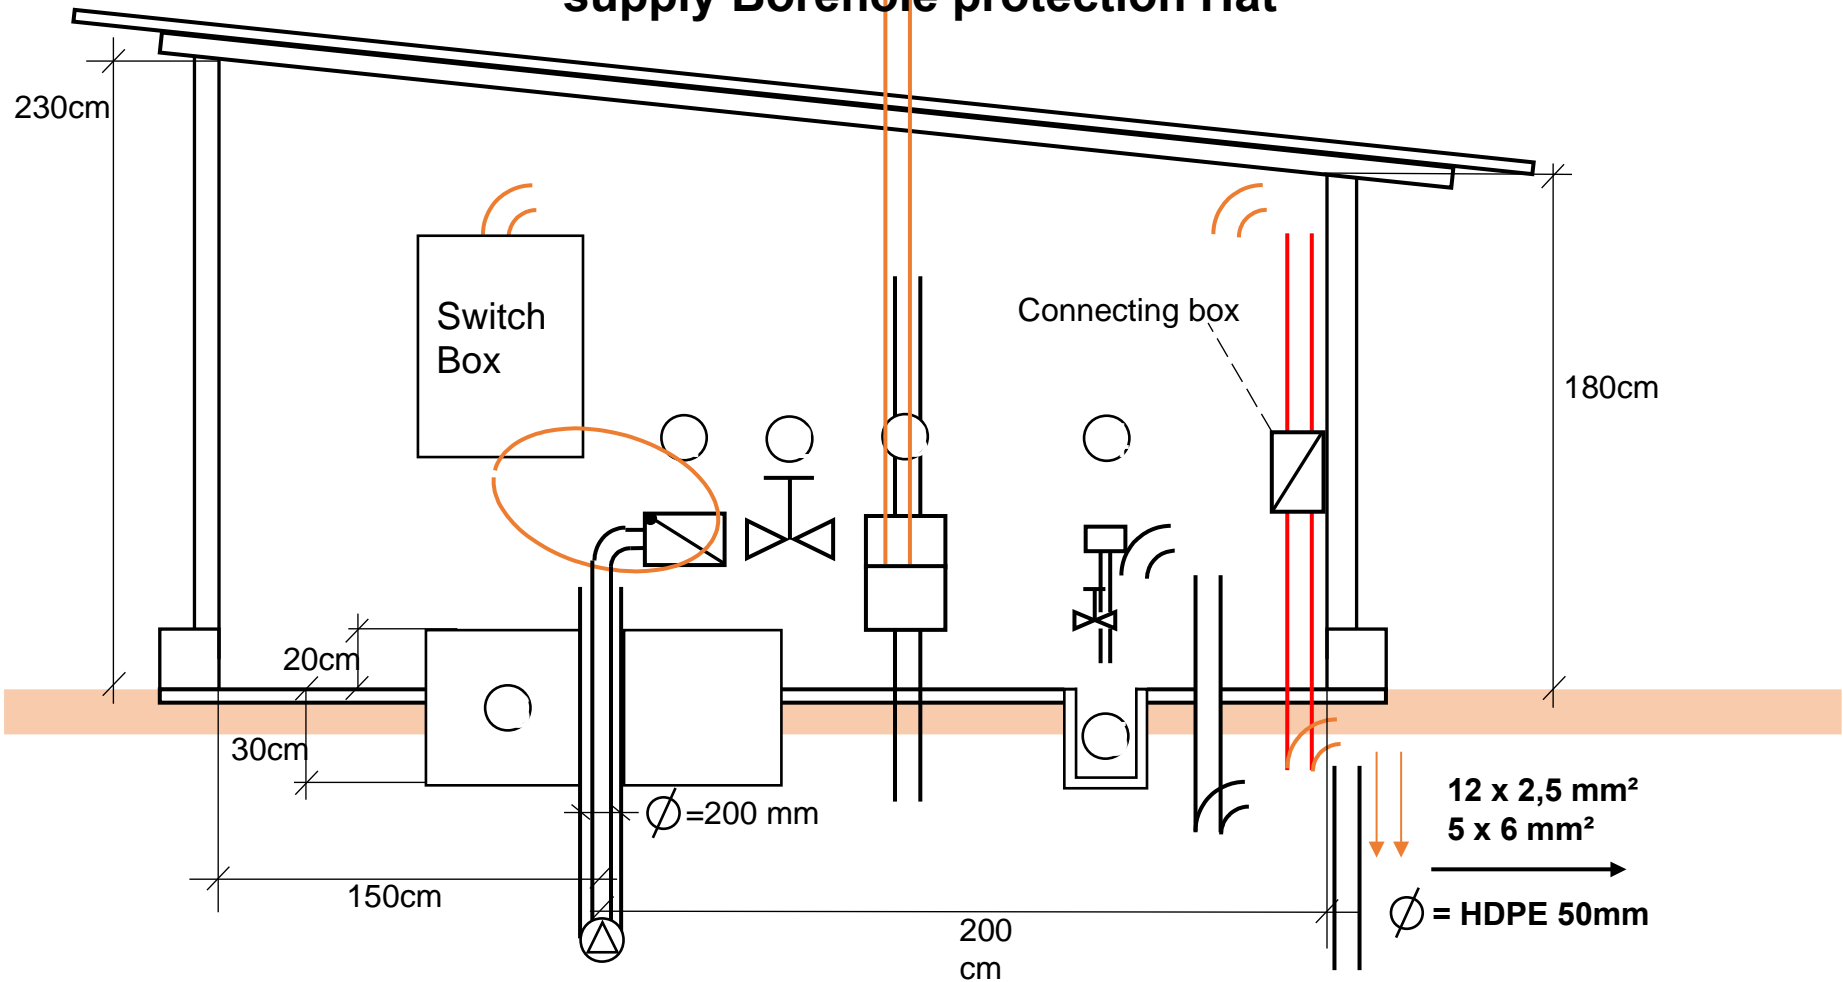

Comboni Catholic Hospital Sogakope, Rehabilitation of the Water supply Borehole protection Hat

Comboni Catholic Hospital Sogakope, Rehabilitation of the Water supply Borehole protection Hat

1. Non - return valve
2. Shut valve
3. Water - meter
4. Drain valve
5. Drain gutter
6. Well support

Comboni Catholic Hospital Sogakope, Rehabilitation of the Water supply Borehole protection Hat

Comboni Catholic Hospital Sogakope, Rehabilitation of the Water supply Borehole protection Hat