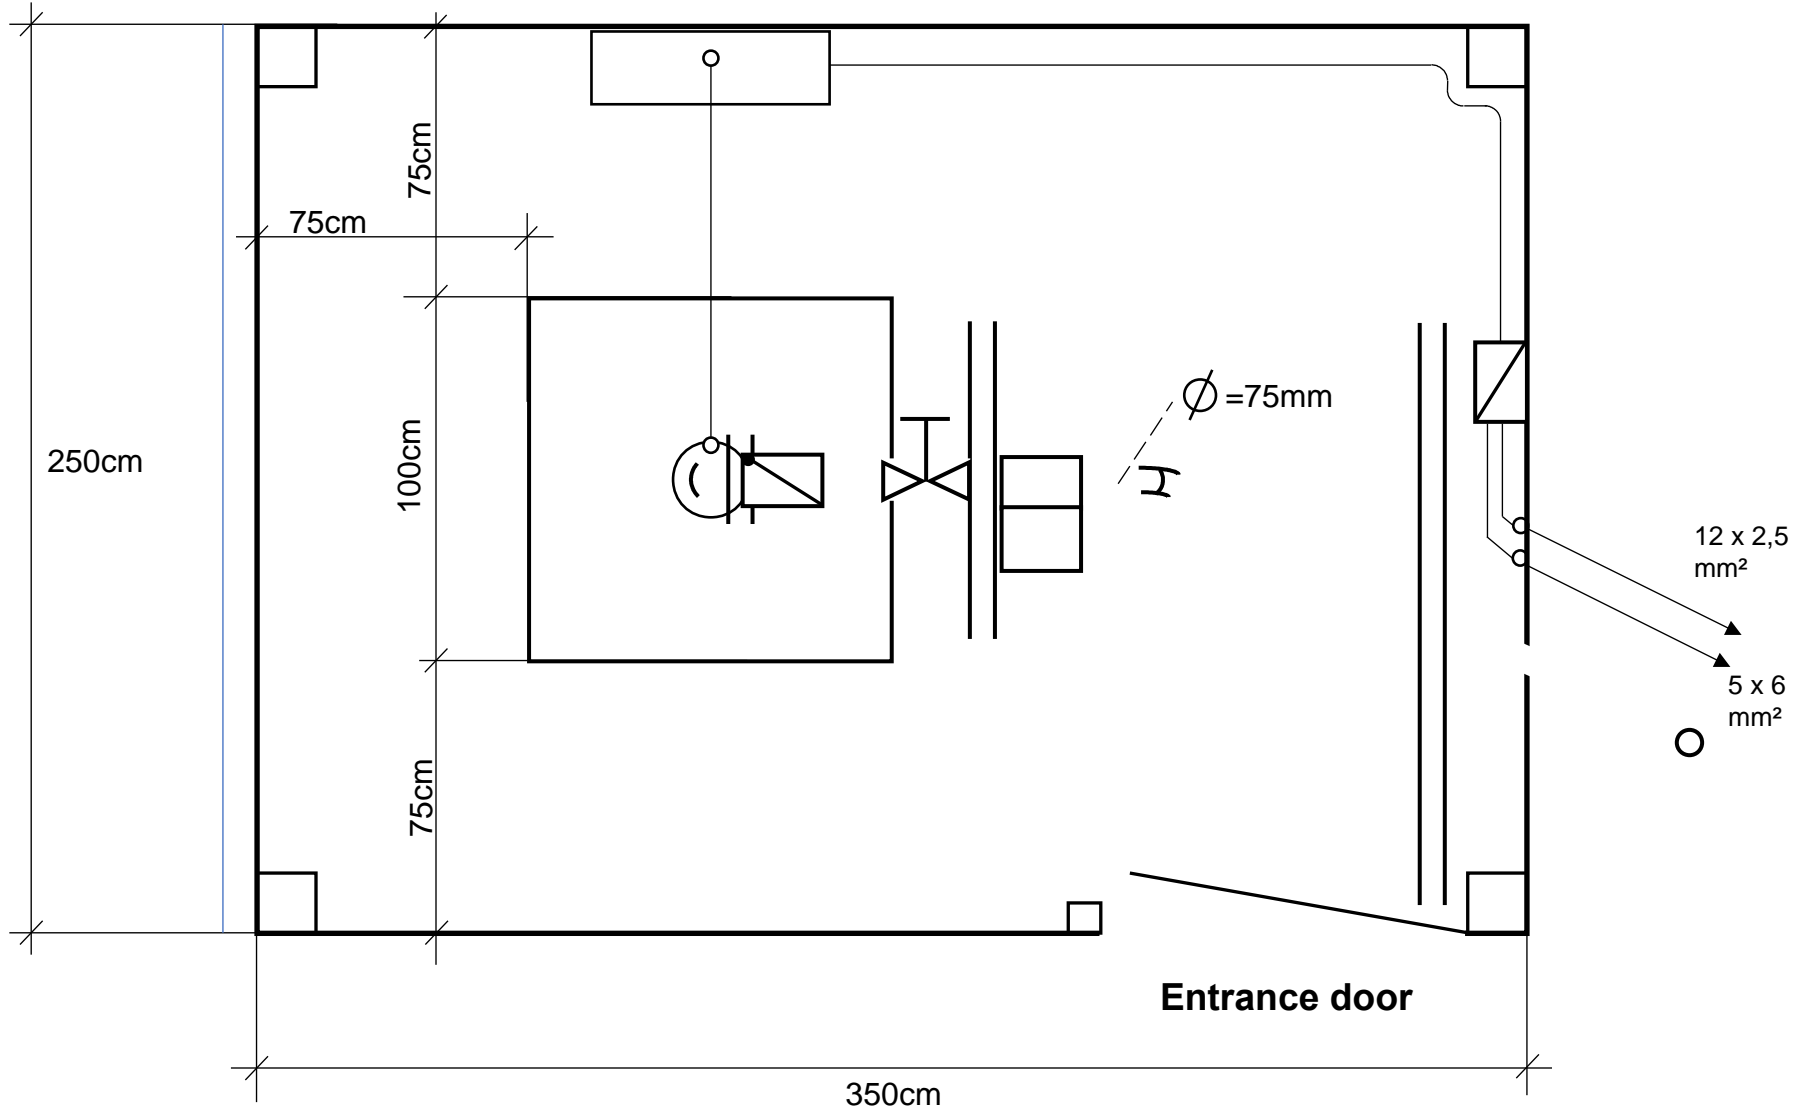

Comboni Catholic Hospital Sogakope, Rehabilitation of the Water supply Borehole protection Hat

Comboni Catholic Hospital Sogakope, Rehabilitation of the Water supply Borehole protection Hat

1. Non - return valve
2. Shut valve
3. Water - meter
4. Drain valve
5. Drain gutter
6. Well support

Comboni Catholic Hospital Sogakope, Rehabilitation of the Water supply Borehole protection Hat

Comboni Catholic Hospital Sogakope, Rehabilitation of the Water supply Borehole protection Hat