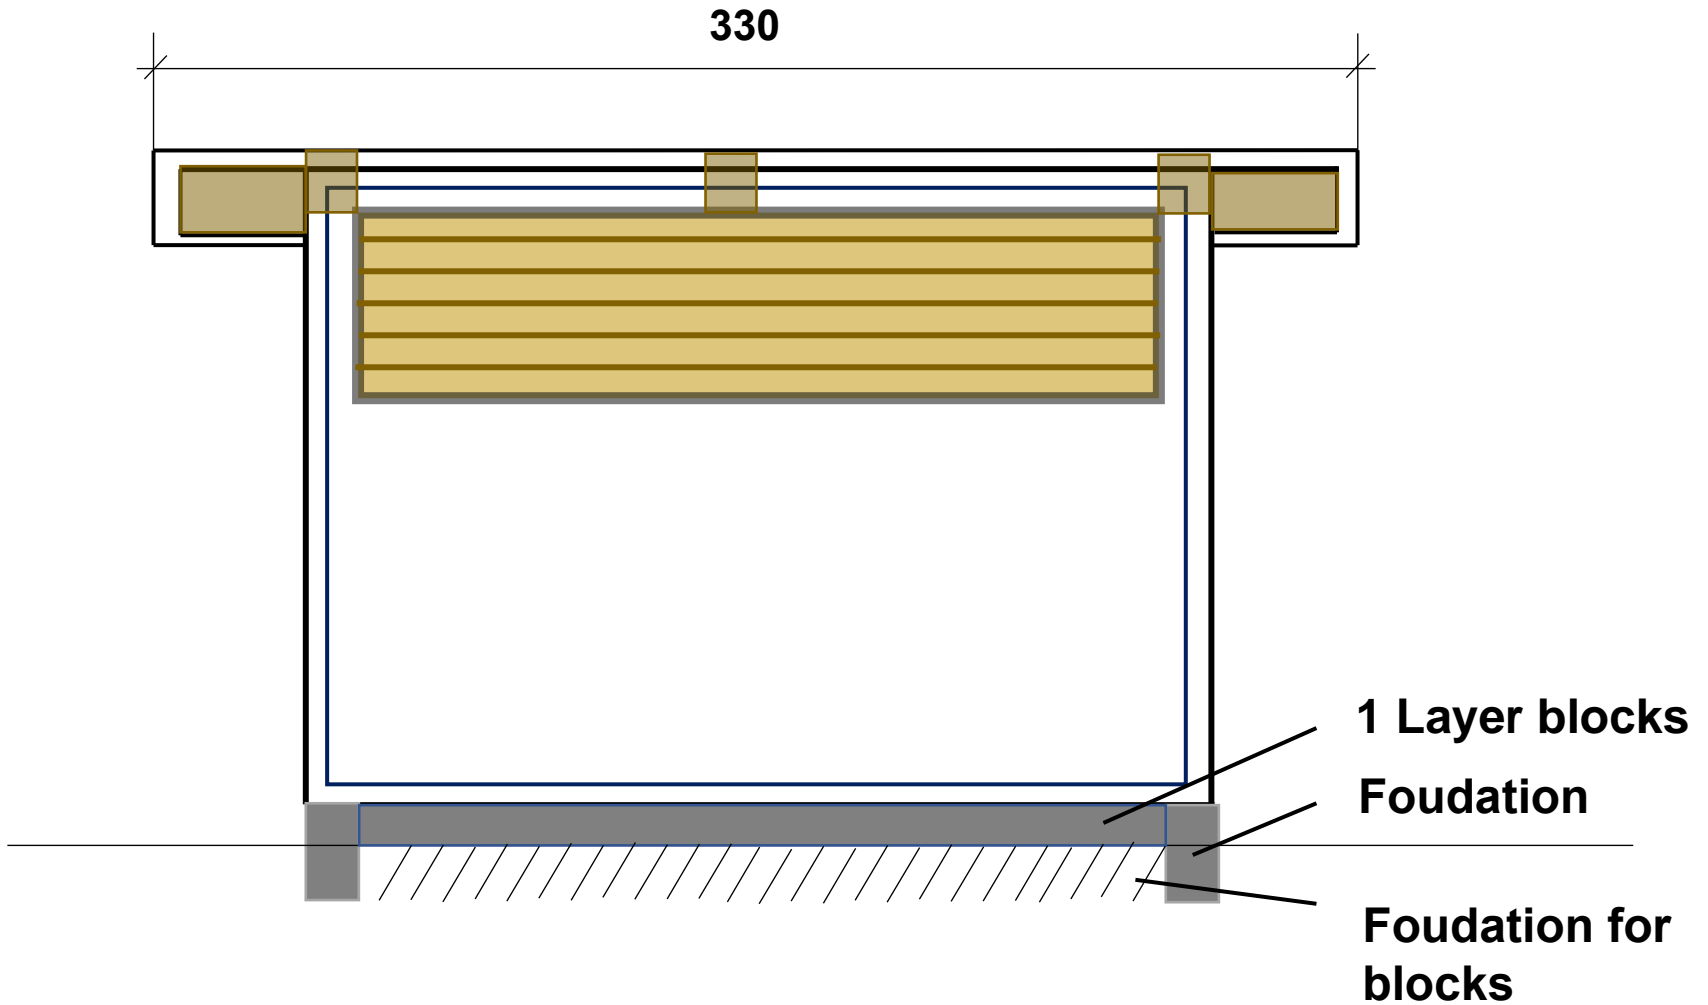

Comboni Catholic Hospital Sogakope, Rehabilitation of the Water supply Borehole protection Hat

Comboni Catholic Hospital Sogakope, Rehabilitation of the Water supply Borehole protection Hat

1. Non - return valve
2. Shut valve
3. Water - meter
4. Drain valve
5. Drain gutter
6. Well support

Comboni Catholic Hospital Sogakope, Rehabilitation of the Water supply Borehole protection Hat

Comboni Catholic Hospital Sogakope, Rehabilitation of the Water supply Borehole protection Hat