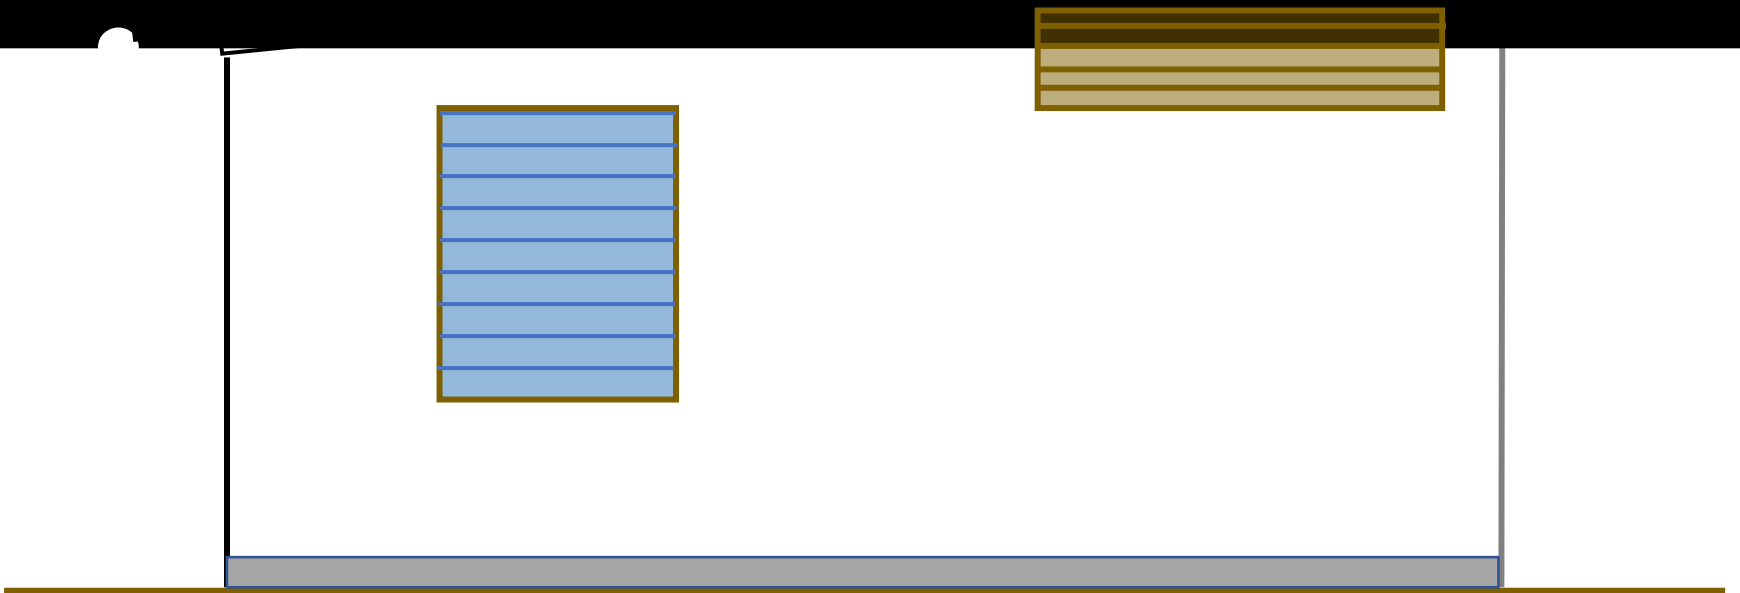

Comboni Catholic Hospital Sogakope, Rehabilitation of the Water supply Borehole protection Hat

Comboni Catholic Hospital Sogakope, Rehabilitation of the Water supply Borehole protection Hat

1. Non - return valve
2. Shut valve
3. Water - meter
4. Drain valve
5. Drain gutter
6. Well support

Comboni Catholic Hospital Sogakope, Rehabilitation of the Water supply Borehole protection Hat

Comboni Catholic Hospital Sogakope, Rehabilitation of the Water supply Borehole protection Hat